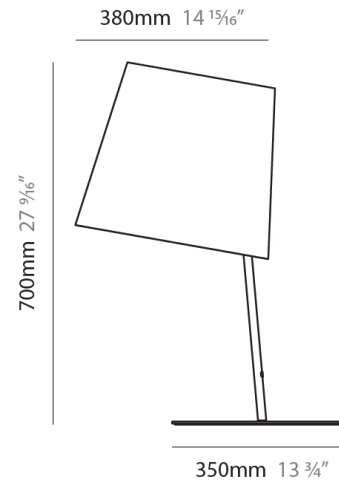

EXCENTRICA PORTABLE

D54006- : D54006-WHI

base number

1. To build a product code in our configurator select the specify button on the base model # product page
2. To build a manual product code on this datasheet choose from the options listed below in blue font and add the suffix to the base model #

GENERAL

Series: Excentrica
Partner: Fambuena
Division: Design
Installation: Portable
Product Type: Table
Mounting Location: Table
Light Distribution: Direct

PHYSICAL

Shape: Cylinder
Diameter (mm): 380
Diameter (in): 14 ¹⁵/₁₆
Height (mm): 700
Height (in): 27 ⁹/₁₆
Weight (kg): 5
Weight (lbs): 11
Diffuser: Cotton Shade
Holder Finish: White
Fixture Material: Metal

ELECTRICAL

Number of Lamps: 1
Lamp Type: LED Retrofit
Lamp Shape: A19
Bulb Included: Bulb Not Included
Total Output Wattage (W): 7
Max. Wattage Per Lamp (W): 7
Lamp Base: E26
Input Voltage (V): 120

RATINGS AND CERTIFICATIONS

Certified By: CSA Certified to UL and CSA Standards
IP rating: IP20

PROJECT

TYPE

SPECIFIER

QUANTITY

DATE